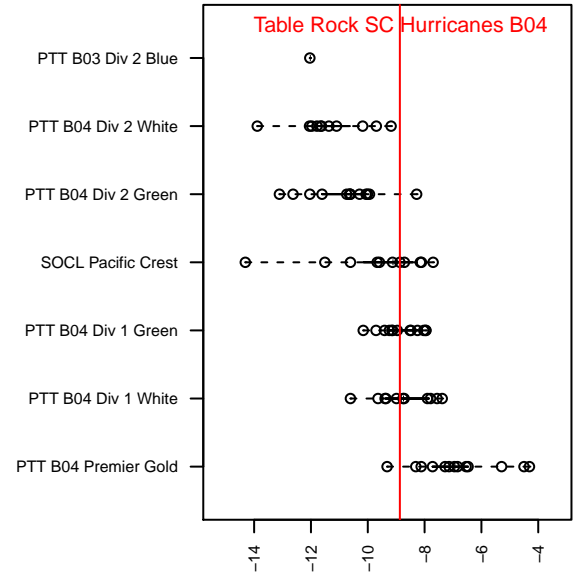

Table Rock SC Hurricanes B04

Table Rock SC
 , OR
 B04 total strength=362
 attack=0.35 defense=0.14
 fall league = SOCL Pacific Crest

alt names used:

Venues played:
 2015 SOCL Pacific Crest

**attack and defense variance (black dot)
relative to other teams
and top 10 in region**

**attack and defense rating
relative to others at age
and all opponents in last 13 months**

Performance relative to 13 month average

Performance relative to 13 month average

date	home		away		venue	pred.home	pred.away
2015-10-25	RVSC Timbers Red B04	4	Table Rock SC Hurricanes B04	2	2015 SOCL Pacific Crest	2.54	4.25
2015-10-11	Table Rock SC Hurricanes B04	4	BUSC A B04	2	2015 SOCL Pacific Crest	3.74	2.20
2015-10-10	GPYSC Annihilators White B04	4	Table Rock SC Hurricanes B04	1	2015 SOCL Pacific Crest	2.94	1.37
2015-10-04	RVSC Timbers White B04	0	Table Rock SC Hurricanes B04	10	2015 SOCL Pacific Crest	2.78	3.39
2015-10-03	Table Rock SC Hurricanes B04	1	GPYSC Annihilators Blue B04	1	2015 SOCL Pacific Crest	1.63	2.62
2015-09-27	BUSC B B04	0	Table Rock SC Hurricanes B04	3	2015 SOCL Pacific Crest	1.65	5.48
2015-09-26	Table Rock SC Hurricanes B04	1	GPYSC Vortex B03	7	2015 SOCL Pacific Crest	1.20	7.58
2015-09-20	Table Rock SC Hurricanes B04	3	Ashland SC Lloyd B04	0	2015 SOCL Pacific Crest	4.14	0.65
2015-09-19	UUSC Cohesion B04	0	Table Rock SC Hurricanes B04	11	2015 SOCL Pacific Crest	0.25	10.43
2015-09-12	Table Rock SC Hurricanes B04	2	RVSC Timbers Black B04	8	2015 SOCL Pacific Crest	2.38	2.80